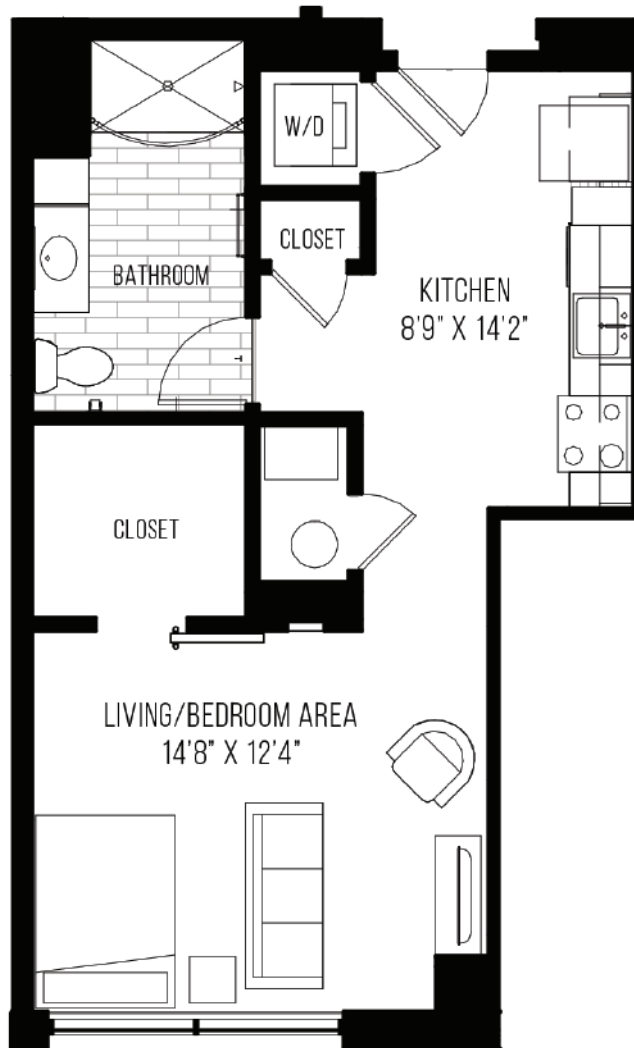

THE GRANT

ASTAIRE
STUDIO, 1 BATH
589 SQ. FT.

RESIDENCE

RENT

DATE AVAILABLE

1 Cynwyd Road | Bala Cynwyd, PA 19004
215.853.2040 | LiveTheGrant.com

Elevations and floor plans are artist's renderings and are shown for illustration purposes only. All square feet are approximate only.