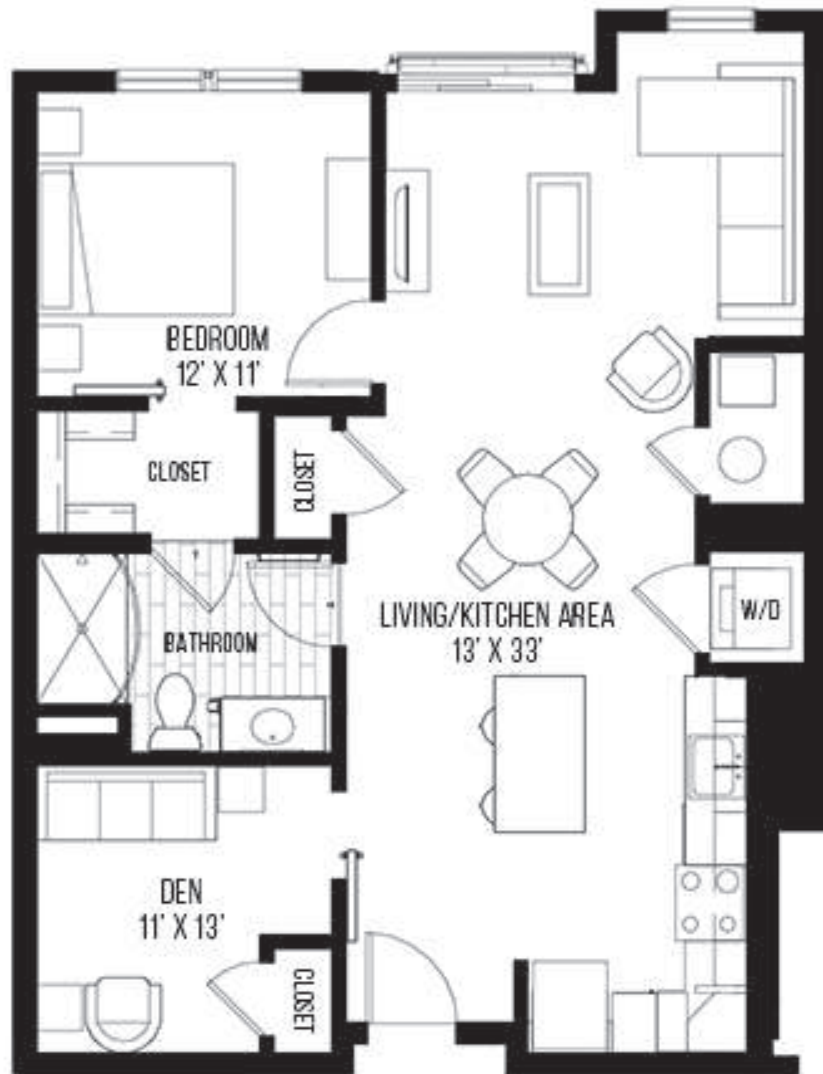

# THE GRANT

CROSBY  
1 BED, 1 BATH  
860 SQ. FT.

RESIDENCE

RENT

DATE AVAILABLE

1 Cynwyd Road | Bala Cynwyd, PA 19004  
215.853.2040 | LiveTheGrant.com

Elevations and floor plans are artist's renderings and are shown for illustration purposes only. All square feet are approximate only.