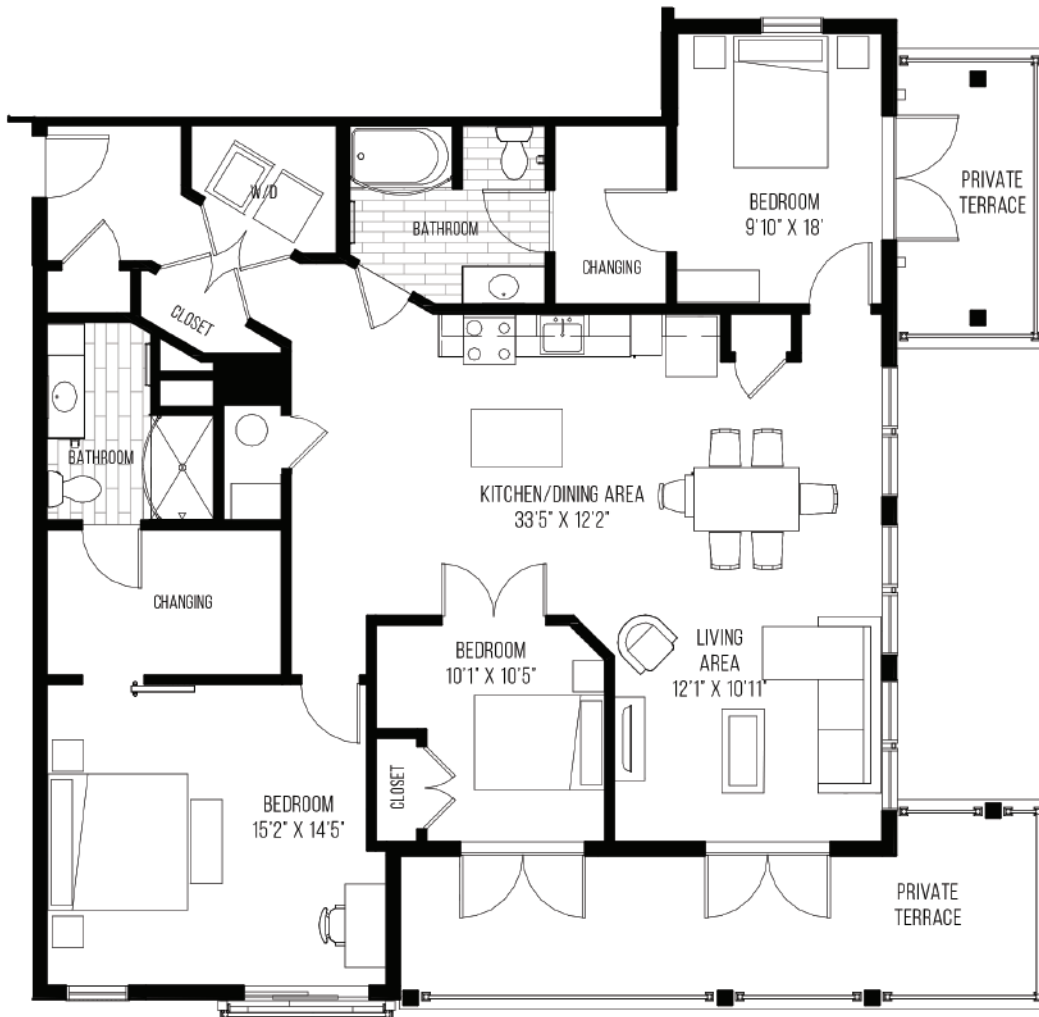

# THE GRANT

SERENADE  
3 BED, 2 BATH  
1,625 SQ. FT.

RESIDENCE

RENT

DATE AVAILABLE

1 Cynwyd Road | Bala Cynwyd, PA 19004  
215.853.2040 | LiveTheGrant.com

Elevations and floor plans are artist's renderings and are shown for illustration purposes only. All square feet are approximate only.